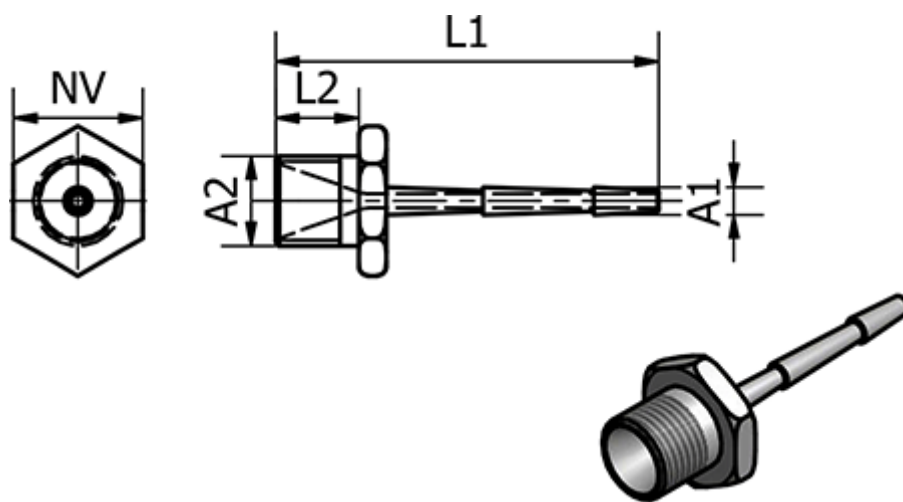

Data Sheet

Article number: 58623903ES

Description: Tube Connector 239.03-ES, Ø9 - G 1/8"
Stainless

Measures

Ext. Hose Diameter A1	= 9
L1	= 48.5
L2	= 10
NV	= 17
Thread A2	= G 1/8"